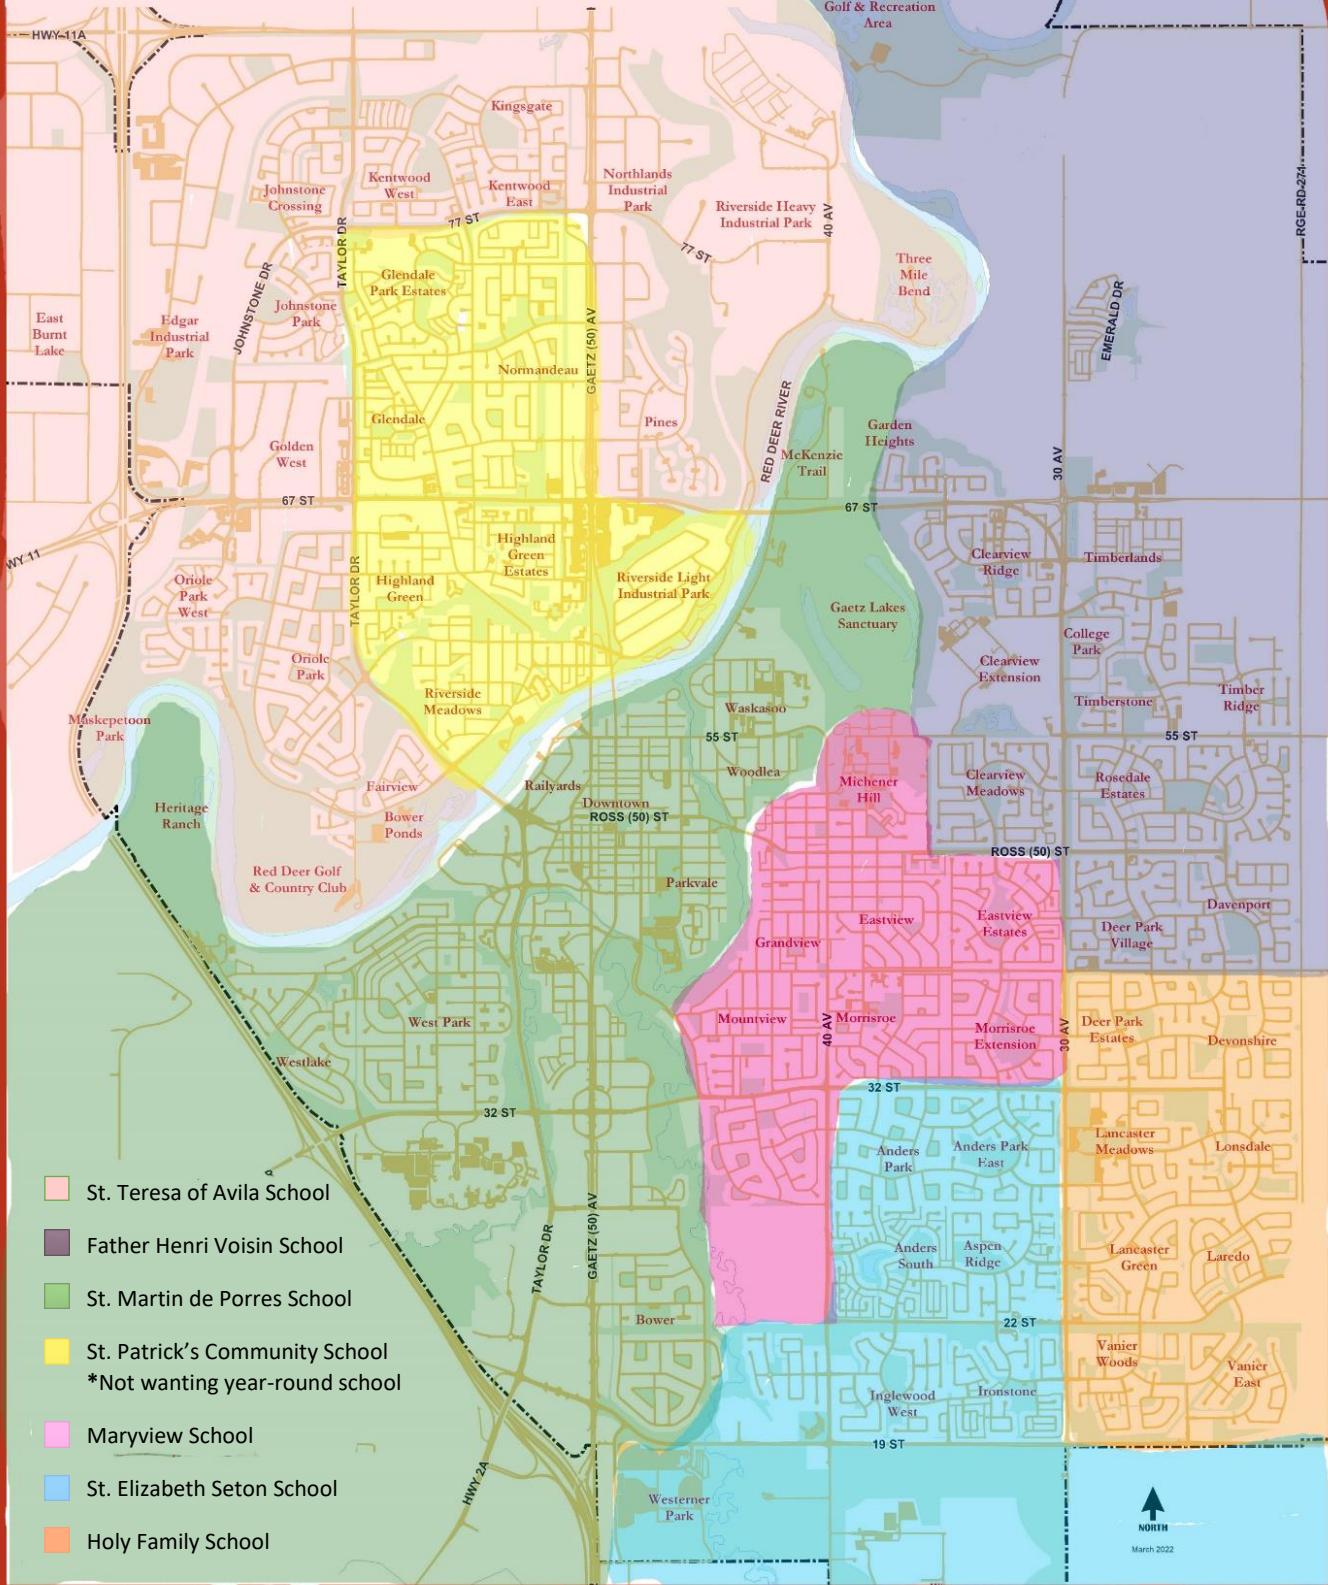

# Elementary School Boundaries

## Effective 2023/2024

- St. Teresa of Avila School
- Father Henri Voisin School
- St. Martin de Porres School
- St. Patrick's Community School  
\*Not wanting year-round school
- Maryview School
- St. Elizabeth Seton School
- Holy Family School